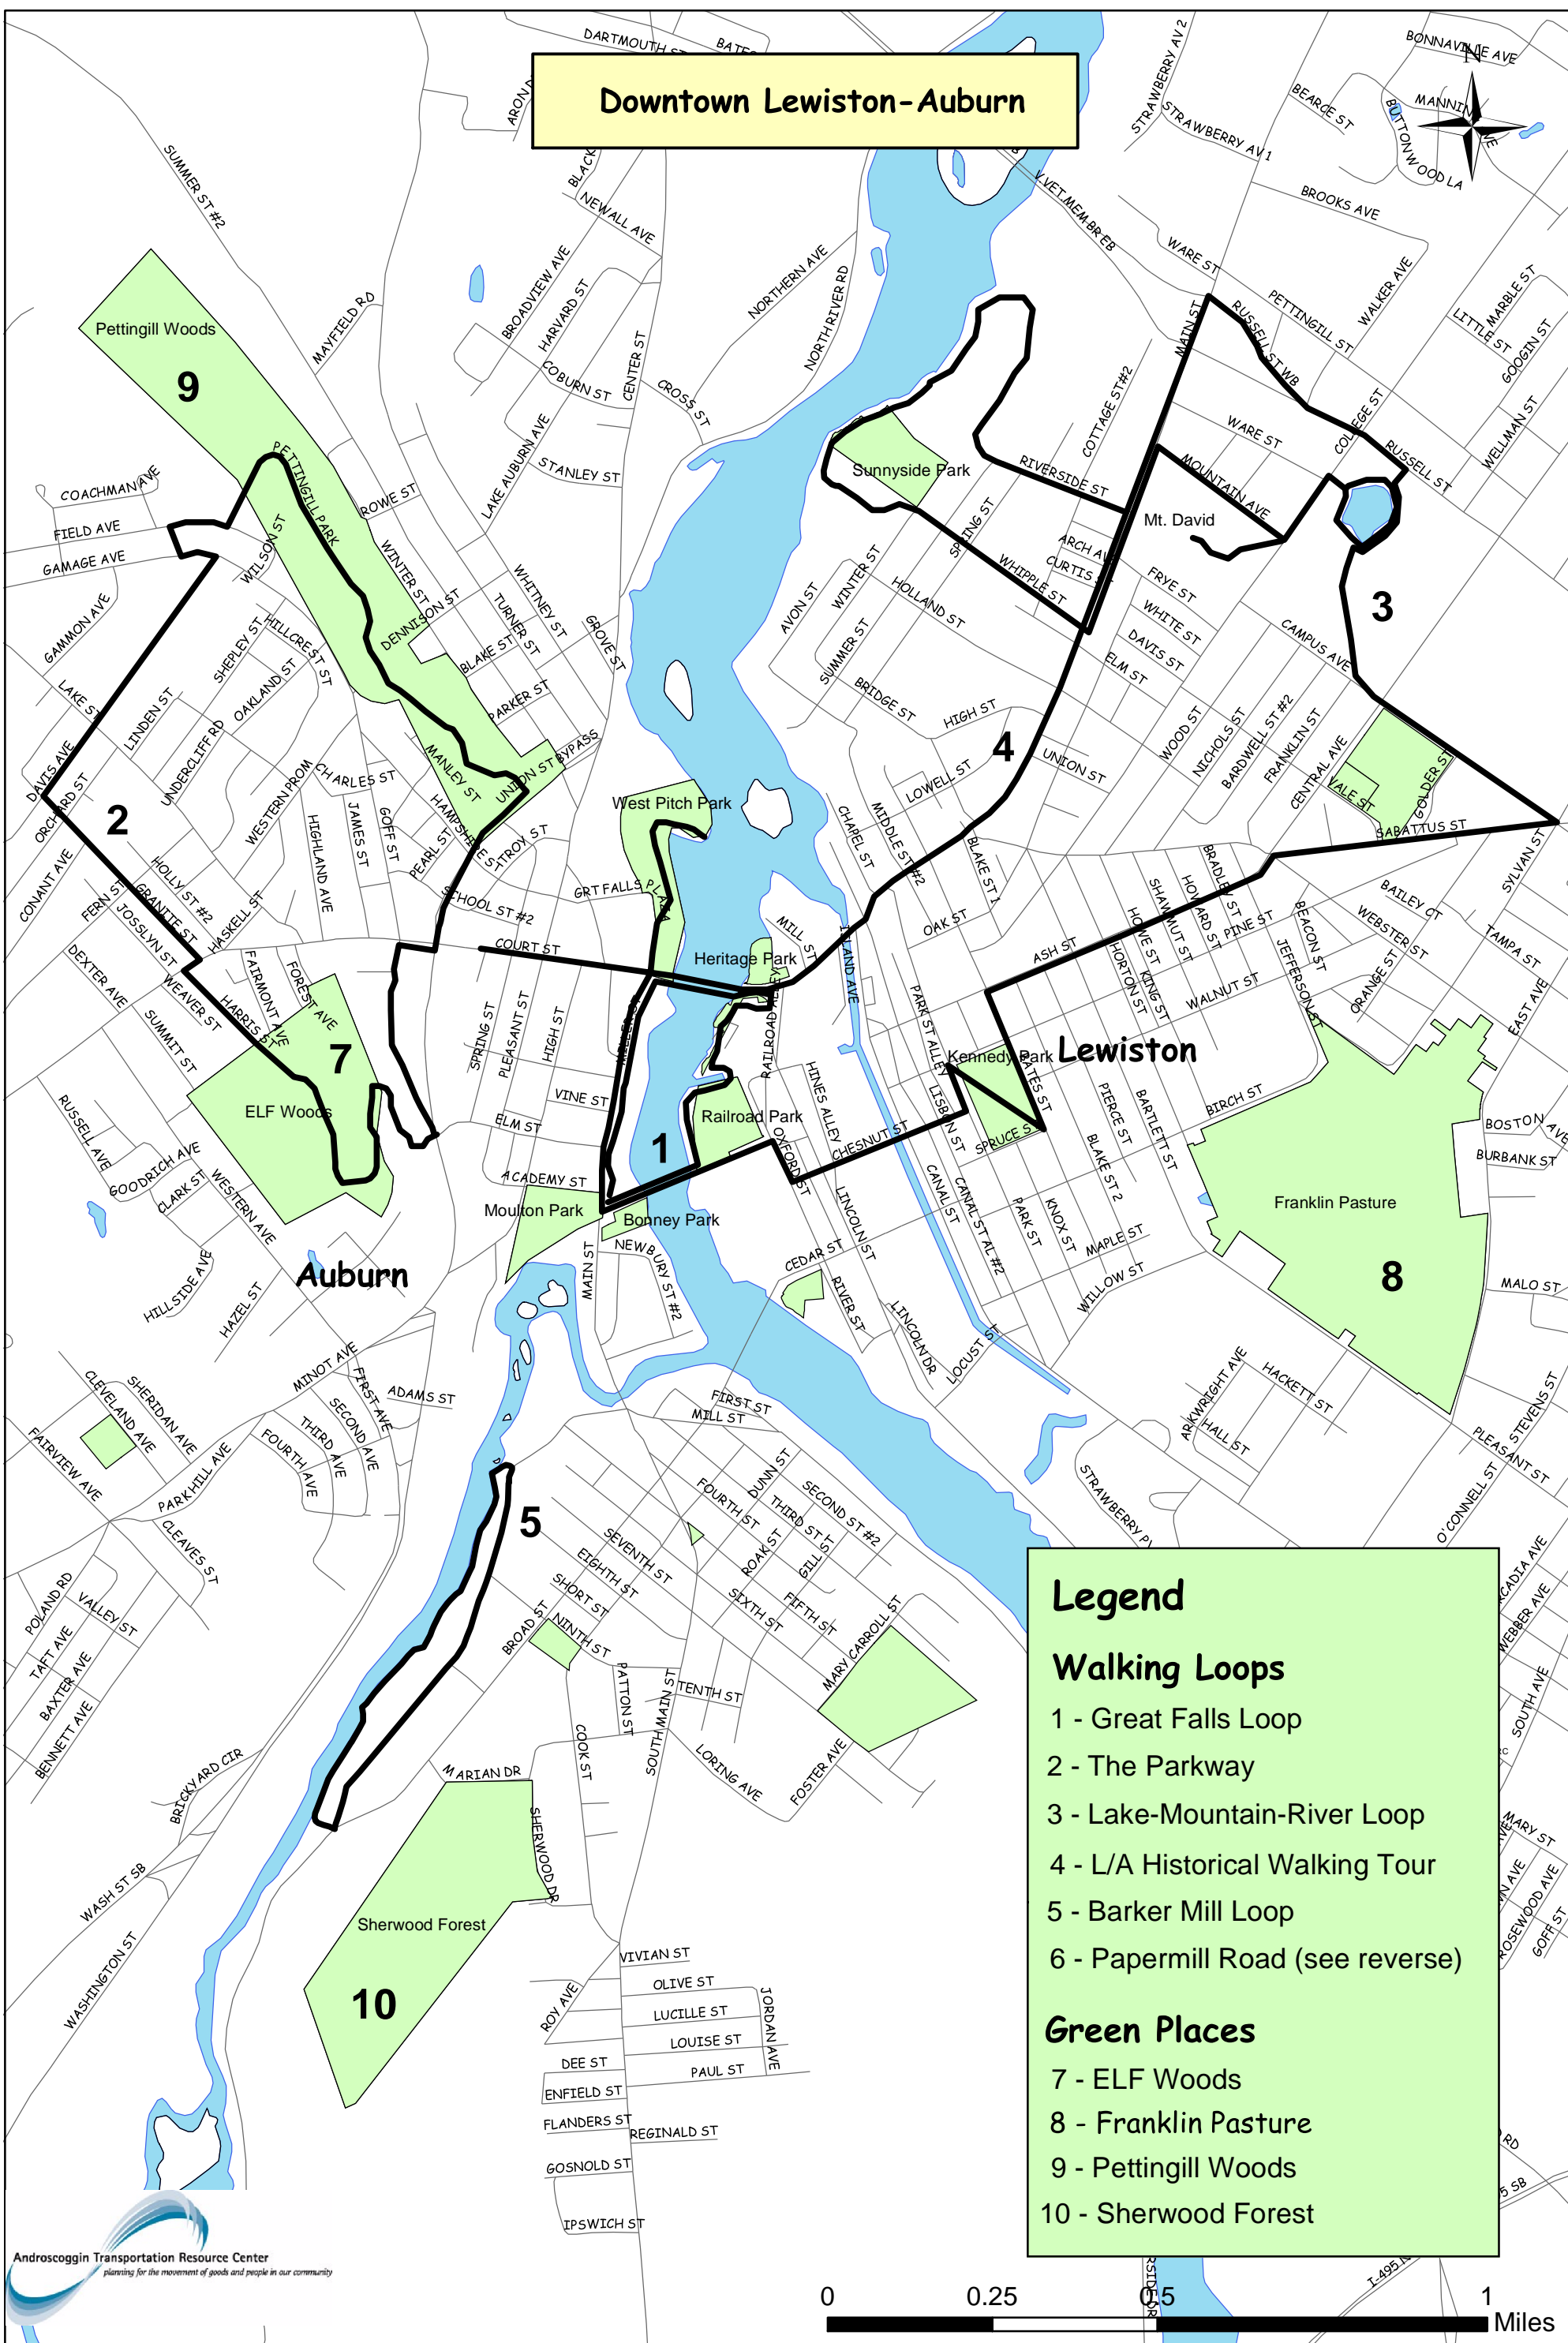

# Downtown Lewiston-Auburn

**Legend**

**Walking Loops**

- 1 - Great Falls Loop
- 2 - The Parkway
- 3 - Lake-Mountain-River Loop
- 4 - L/A Historical Walking Tour
- 5 - Barker Mill Loop
- 6 - Papermill Road (see reverse)

**Green Places**

- 7 - ELF Woods
- 8 - Franklin Pasture
- 9 - Pettingill Woods
- 10 - Sherwood Forest