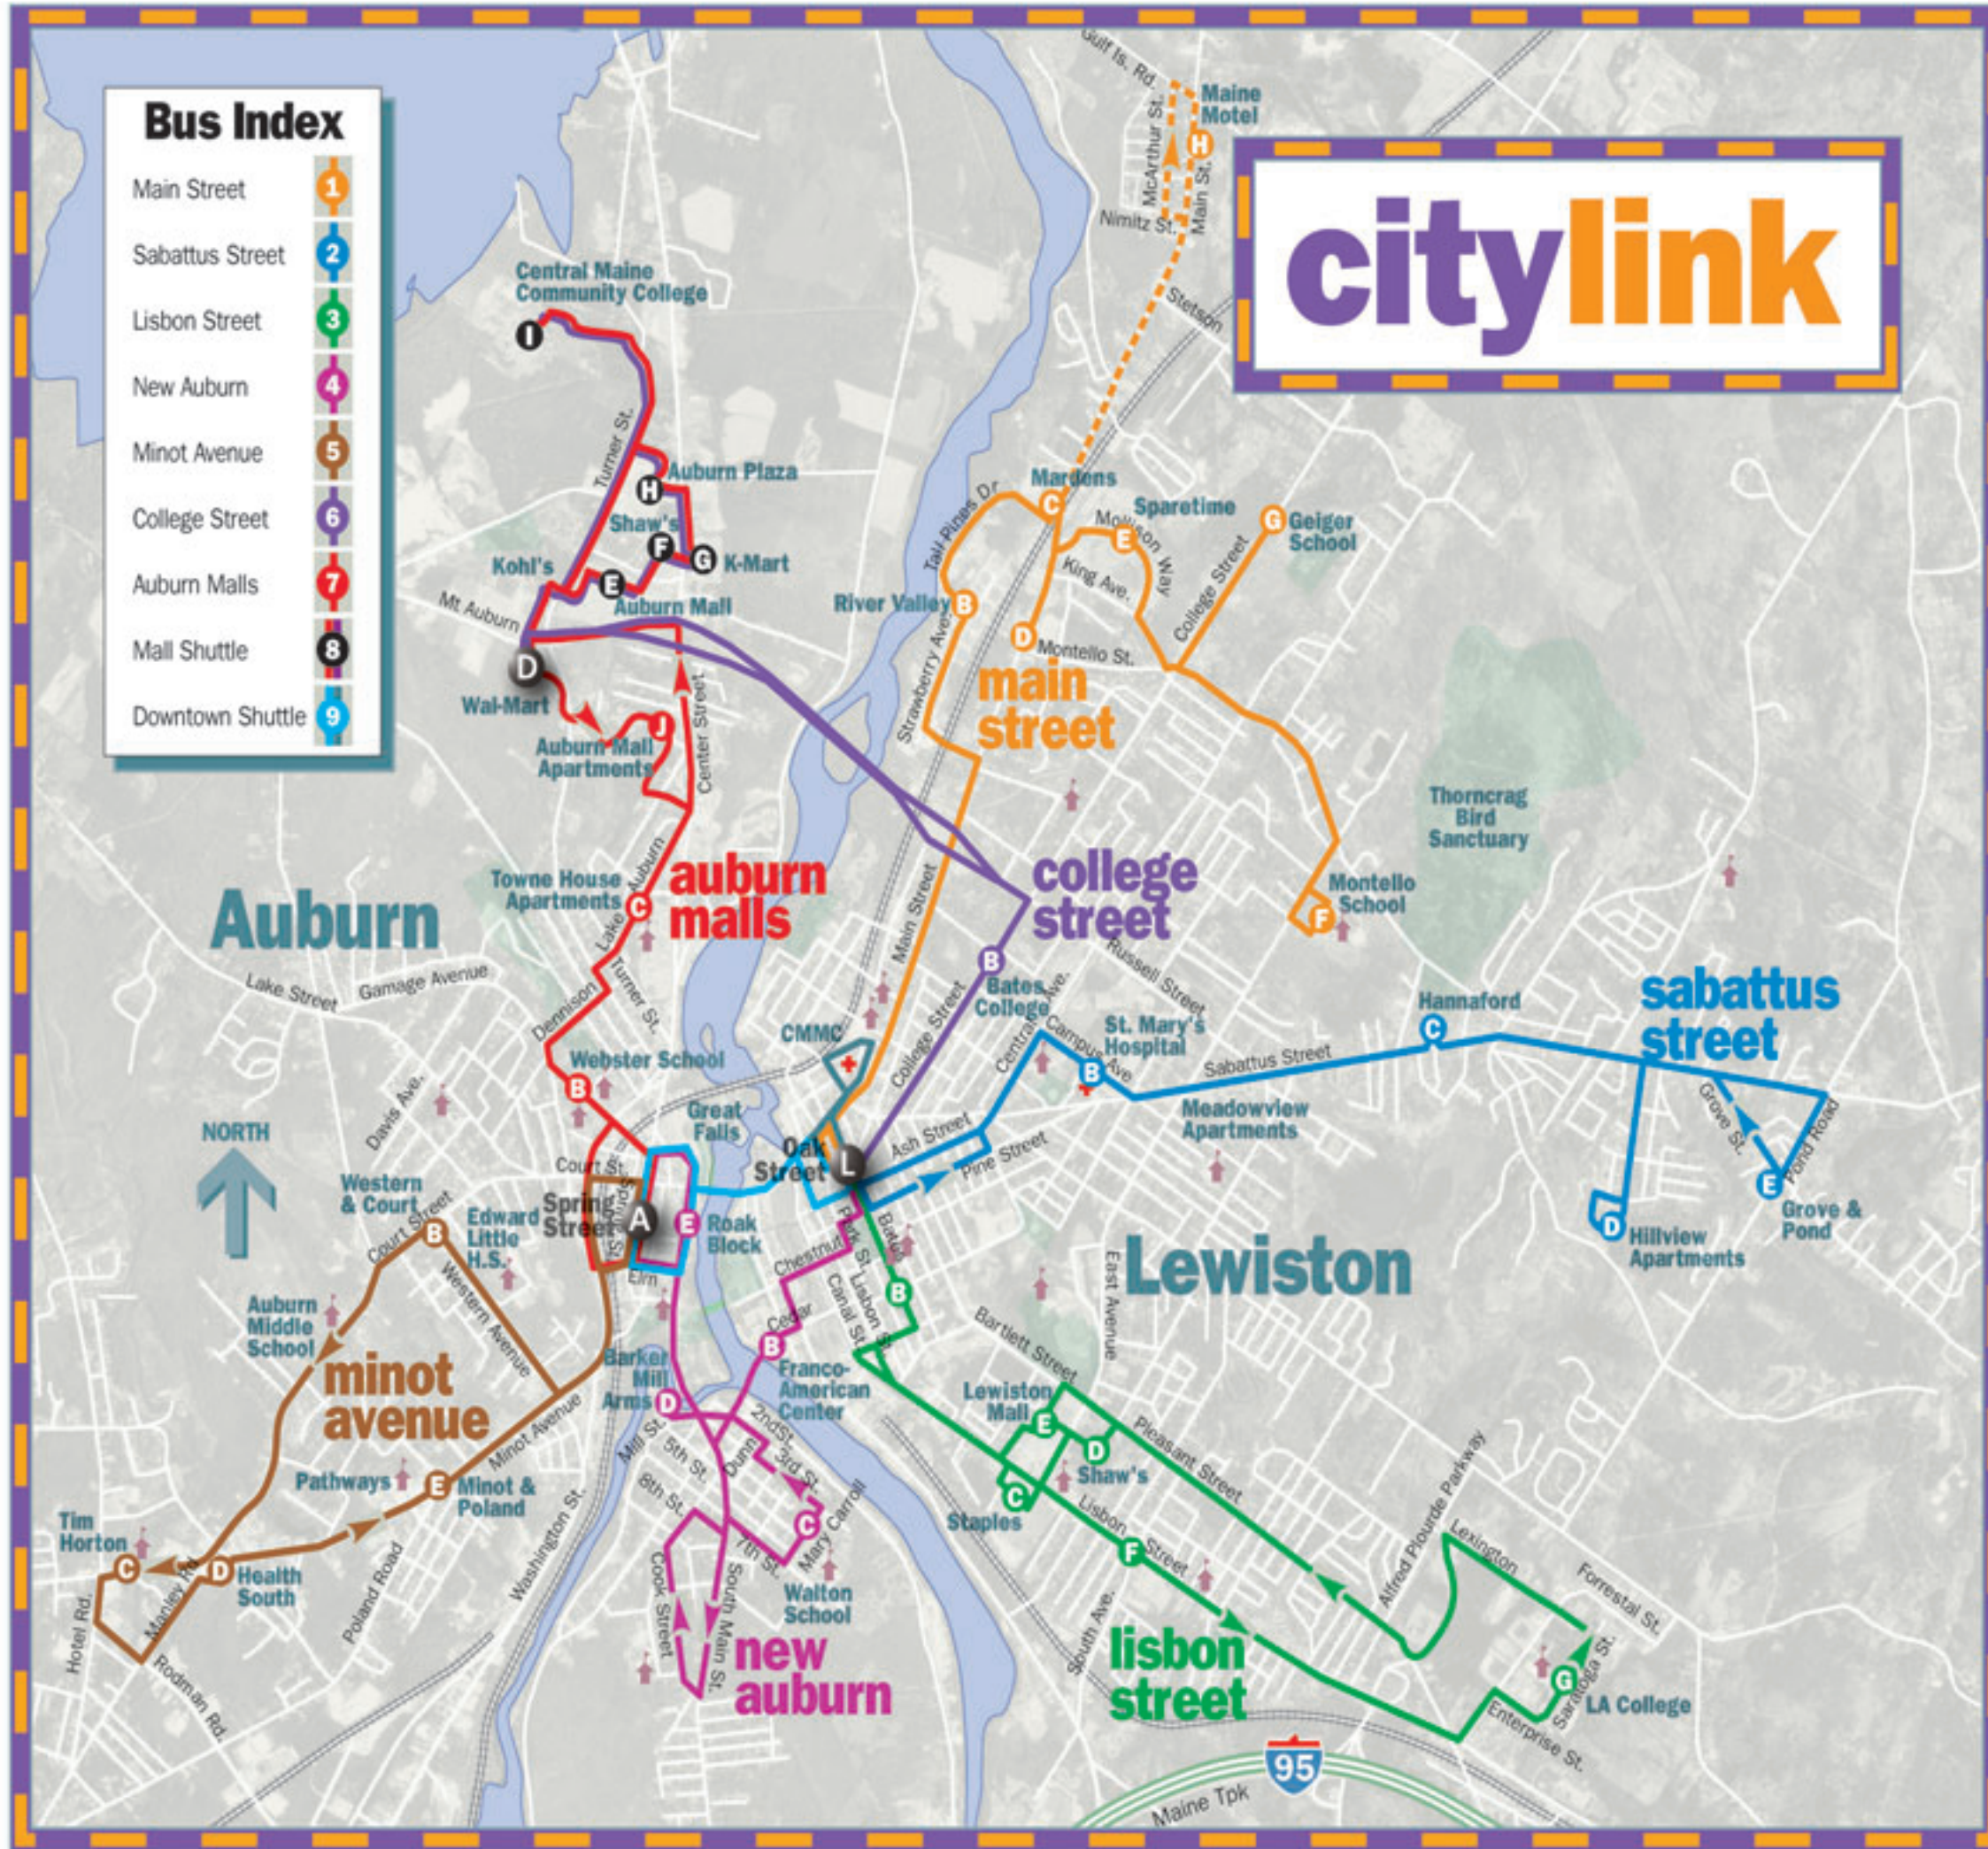

6 college st/malls

L	B	D	E	F	G	H	I	J	K	L
Oak Street	Bates College	Wal-Mart	Auburn Mall	Shaw's K-Mart	Auburn Plaza	CMCC	Wal-Mart	Bates College	Oak Street	Oak Street
6:15	6:19	6:30	6:33	6:35	6:37	6:40	6:45	7:00	7:02	7:05
7:15	7:19	7:30	7:33	7:35	7:37	7:40	7:45	8:00	8:02	8:05
8:15	8:19	8:30	8:33	8:35	8:37	8:40	8:45	9:00	9:02	9:05
9:15	9:19	9:30	9:33	9:35	9:37	9:40	9:45	10:00	10:02	10:05
10:15	10:19	10:30	10:33	10:35	10:37	10:40	10:45	11:00	11:02	11:05
11:15	11:19	11:30	11:33	11:35	11:37	11:40	11:45	12:00	12:02	12:05
12:15	12:19	12:30	12:33	12:35	12:37	12:40	12:45	1:00	1:02	1:05
1:15	1:19	1:30	1:33	1:35	1:37	1:40	1:45	2:00	2:02	2:05
2:15	2:19	2:30	2:33	2:35	2:37	2:40	2:45	3:00	3:02	3:05
3:15	3:19	3:30	3:33	3:35	3:37	3:40	3:45	4:00	4:02	4:05
4:15	4:19	4:30	4:33	4:35	4:37	4:40	4:45	5:00	5:02	5:05
5:15	5:19	5:30	5:33	5:35	5:37	5:40	5:45	6:00	6:02	6:05

new free mall shuttle

All service north of Walmart is free on the Mall Shuttle, half-hourly weekdays serving Kohl's, the Auburn Mall, Shaw's, K-Mart, Auburn Plaza and Central Main Community College. A fare or valid transfer is required if you continue on the bus to Route 6 or Route 7 stops.

our fares

	SINGLE RIDE	MULTI-RIDE	MONTHLY PASS
Regular Fare	$1.25	6=$6.25	$30
H.S. Students	$1.00		$15
Seniors/Disabled	60¢	11=$6	$15

with medicare card or picture ID

1 main street

L	B	C	D	E	F	G	H	G	E	C	B	L
Oak Street	River Valley Village	Mardens	Market Place Mall	Spare-Time	Montello School	Maine Motel	Geiger School	Spare-Time	Mardens	River Valley Village	Oak Street	Oak Street
6:00	—	—	6:34	6:08	—	6:42	—	—	6:17	6:19	6:25	6:30
6:30	—	—	6:34	6:38	—	6:42	—	—	6:47	6:49	6:55	7:00
7:15	7:23	7:25	7:28	7:32	7:39	7:45	7:50	7:53	7:56	7:59	8:05	8:10
8:15	8:23	8:25	8:28	8:32	8:44	—	8:50	8:53	8:56	8:59	9:05	9:10
9:15	9:23	9:25	9:28	9:32	9:44	—	9:50	9:53	9:56	9:59	10:05	10:10
10:15	10:23	10:25	10:28	10:32	10:44	—	10:50	10:53	10:56	10:59	11:05	11:10
11:15	11:23	11:25	11:28	11:32	11:44	—	11:50	11:53	11:56	11:59	12:05	12:10
12:15	12:23	12:25	12:28	12:32	12:44	—	12:50	12:53	12:56	12:59	1:05	1:10
1:15	1:23	1:25	1:28	1:32	1:44	—	1:50	1:53	1:56	1:59	2:05	2:10
2:15	2:23	2:25	2:28	2:32	2:44	—	2:50	2:53	2:56	2:59	3:05	3:10
3:15	3:23	3:25	3:28	3:32	3:44	—	3:50	3:53	3:56	3:59	4:05	4:10
4:15	4:23	4:25	4:28	4:32	4:44	D	4:50	4:53	4:56	4:59	5:05	5:10
5:15	5:23	5:25	5:28	5:32	5:44	—	5:50	5:53	5:56	5:59	6:05	6:10

D Stop on request only to drop off passengers.

2 sabattus street

L	B	C	D	E	F	G	H	G	E	C	B	L
Oak Street	St. Mary's Hannaford	Grove Ar. Hill	Dr. Hill View	Hill View	Grove Ar. Hill	Hannaford	St. Mary's Hannaford	St. Mary's Hannaford	Oak Street	Oak Street	Oak Street	Oak Street
6:00	6:05	—	—	—	6:15	6:20	6:23	6:27	6:30	6:35	6:40	6:45
6:30	6:35	—	—	—	6:45	6:50	6:53	6:57	7:00	7:05	7:10	7:15
7:15	7:21	7:27	D	7:32	7:42	7:47	7:52	7:58	8:05	8:10	8:15	8:20
8:15	8:21	8:27	D	8:32	8:42	8:47	8:52	8:58	9:05	9:10	9:15	9:20
9:15	9:21	9:27	D	9:32	9:42	9:47	9:52	9:58	10:05	10:10	10:15	10:20
10:15	10:21	10:27	D	10:32	10:42	10:47	10:52	10:58	11:05	11:10	11:15	11:20
11:15	11:21	11:27	D	11:32	11:42	11:47	11:52	11:58	12:05	12:10	12:15	12:20
12:15	12:21	12:27	D	12:32	12:42	12:47	12:52	12:58	1:05	1:10	1:15	1:20
1:15	1:21	1:27	D	1:32	1:42	1:47	1:52	1:58	2:05	2:10	2:15	2:20
2:15	2:21	2:27	D	2:32	2:42	2:47	2:52	2:58	3:05	3:10	3:15	3:20
3:15	3:21	3:27	D	3:32	3:42	3:47	3:52	3:58	4:05	4:10	4:15	4:20
4:15	4:21	4:27	D	4:32	4:42	4:47	4:52	4:58	5:05	5:10	5:15	5:20
5:15	5:21	5:27	D	5:32	5:42	5:47	5:52	5:58	6:05	6:10	6:15	6:20

D Stop on request only to drop off passengers.

3 lisbon street

L	B	C	D	E	F	G	H	G	E	C	B	L
Oak Street	St. Mary's Hannaford	Staples	Shaws	Lewiston Mall	South Ave	L.A. College	Shaws	Lewiston Mall	St. Mary's Hannaford	Oak Street	Oak Street	Oak Street
6:00	6:02	—	—	—	6:10	6:17	6:24	6:26	6:26	6:30	6:35	6:40
6:30	6:32	—	—	—	6:40	6:47	6:54	6:56	6:56	7:00	7:05	7:10
7:15	7:17	7:22	7:25	7:30	7:33	7:40	7:47	7:55	7:58	8:02	8:05	8:10
8:15	8:17	8:22	8:25	8:30	8:33	8:40	8:47	8:55	8:58	9:02	9:05	9:10
9:15	9:17	9:22	9:25	9:30	9:33	9:40	9:47	9:55	9:58	10:02	10:05	10:10
10:15	10:17	10:22	10:25	10:30	10:33	10:40	10:47	10:55	10:58	11:02	11:05	11:10
11:15	11:17	11:22	11:25	11:30	11:33	11:40	11:47	11:55	11:58	12:02	12:05	12:10
12:15	12:17	12:22	12:25	12:30	12:33	12:40	12:47	12:55	12:58	1:02	1:05	1:10
1:15	1:17	1:22	1:25	1:30	1:33	1:40	1:47	1:55	1:58	2:02	2:05	2:10
2:15	2:17	2:22	2:25	2:30	2:33	2:40	2:47	2:55	2:58	3:02	3:05	3:10